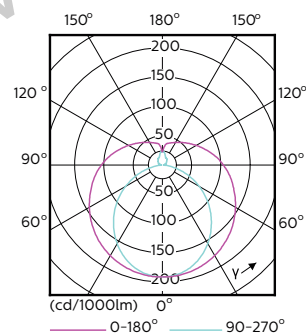

Product data

General Information		Starting Time (Nom)	
Cap-Base	G13 [Medium Bi-Pin Fluorescent]	Starting Time (Nom)	0.5 s
EU RoHS compliant	Yes	Warm Up Time to 60% Light (Nom)	0.5 s
Nominal Lifetime (Nom)	30000 h	Power Factor (Nom)	0.9
Switching Cycle	200000X	Voltage (Nom)	220-240 V
Light Technical		Temperature	
Color Code	865 [CCT of 6500K]	T-Ambient (Max)	45 °C
Beam Angle (Nom)	240 °	T-Ambient (Min)	-20 °C
Luminous Flux (Nom)	800 lm	T-Storage (Max)	65 °C
Color Designation	Cool Daylight	T-Storage (Min)	-40 °C
Correlated Color Temperature (Nom)	6500 K	T-Case Maximum (Nom)	40 °C
Luminous Efficacy (rated) (Nom)	100.00 lm/W	Controls and Dimming	
Color Consistency	<6	Dimmable	No
Color Rendering Index (Nom)	80	Mechanical and Housing	
LLMF At End Of Nominal Lifetime (Nom)	70 %	Bulb Material	Glass
Operating and Electrical		Product Length	600 mm
Input Frequency	50 to 60 Hz		
Power (Nom)	8 W		

Product Data

Full product code	871869671105700
-------------------	-----------------

Order product name	CorePro LEDtube 600mm 8W865
EAN/UPC - Product	8718696711057
Order code	929001338702
Numerator - Quantity Per Pack	1
Numerator - Packs per outer box	10
Material Nr. (12NC)	929001338702
Net Weight (Piece)	0.120 kg

Dimensional drawing

A3

Product	D1	D2	A1	A2	A3
CorePro LEDtube 600mm 8W865	25.7 mm	28 mm	588.5 mm	595.5 mm	602.5 mm

TLED 2ft 8-18W 800lm 6500K G13 Ess-Corep

Photometric data

LEDtube 600mm 8W G13 865 800lm

LEDtube 1500mm 20W G13 840 2200lm