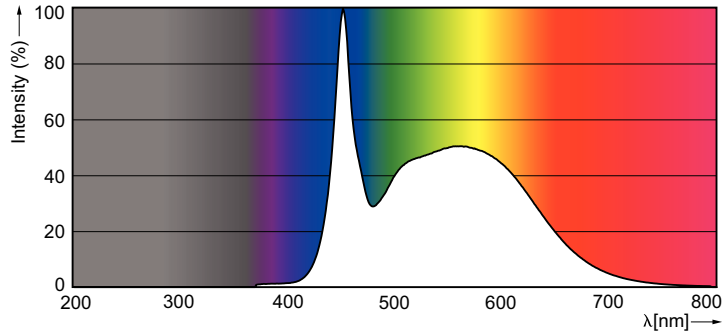

CorePro LEDtube EM/Mains T8

Photometric data

SDPO_MLEDGA_0051-Spectral Power distribution